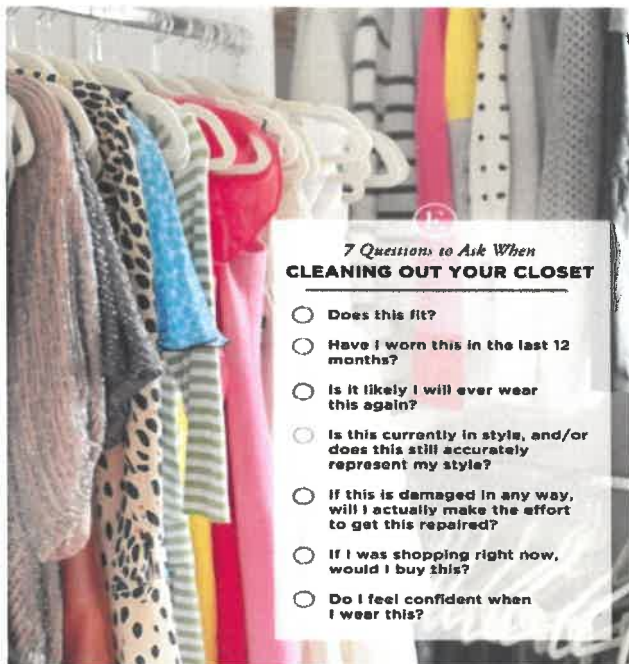

Spring Closet Cleanout Season

Acceptable Items for Recycling

All of the following can be donated in any condition as long as it's clean and dry:

Bay State Textiles pays a rebate based on the weight of donations
Support your local community!!

Footwear:

Shoes	Boots	Sneakers
Heels	Work Boots	Cleats
Pumps	Dress Boots	Slippers
Sandals	Winter Boots	Flop Flops

Clothing:

Tops	Pants	Undergarments
Sweaters	Jeans	Socks
Sweatshirts	Sweatpants	T-Shirts
Dresses	Skirts	Slips
Tank Tops	Shorts	Pajamas
Blazers	Stacks	Coats

Accessories:

Hats	Gloves	Scarfs
Pocketbooks	Duffel Bags	Totes
Belts	Ties	Bathrobes

Linens:

Sheets	Pilows	Comforters
Blankets	Towels	Throw Rugs
Drapenes	Table linens	Placemats

Stuffed Animals

In any condition, 95% of all textiles can be recycled or reused
Reduce - Reuse - Recycle

Please Bag All Donations

baystatetextiles.com